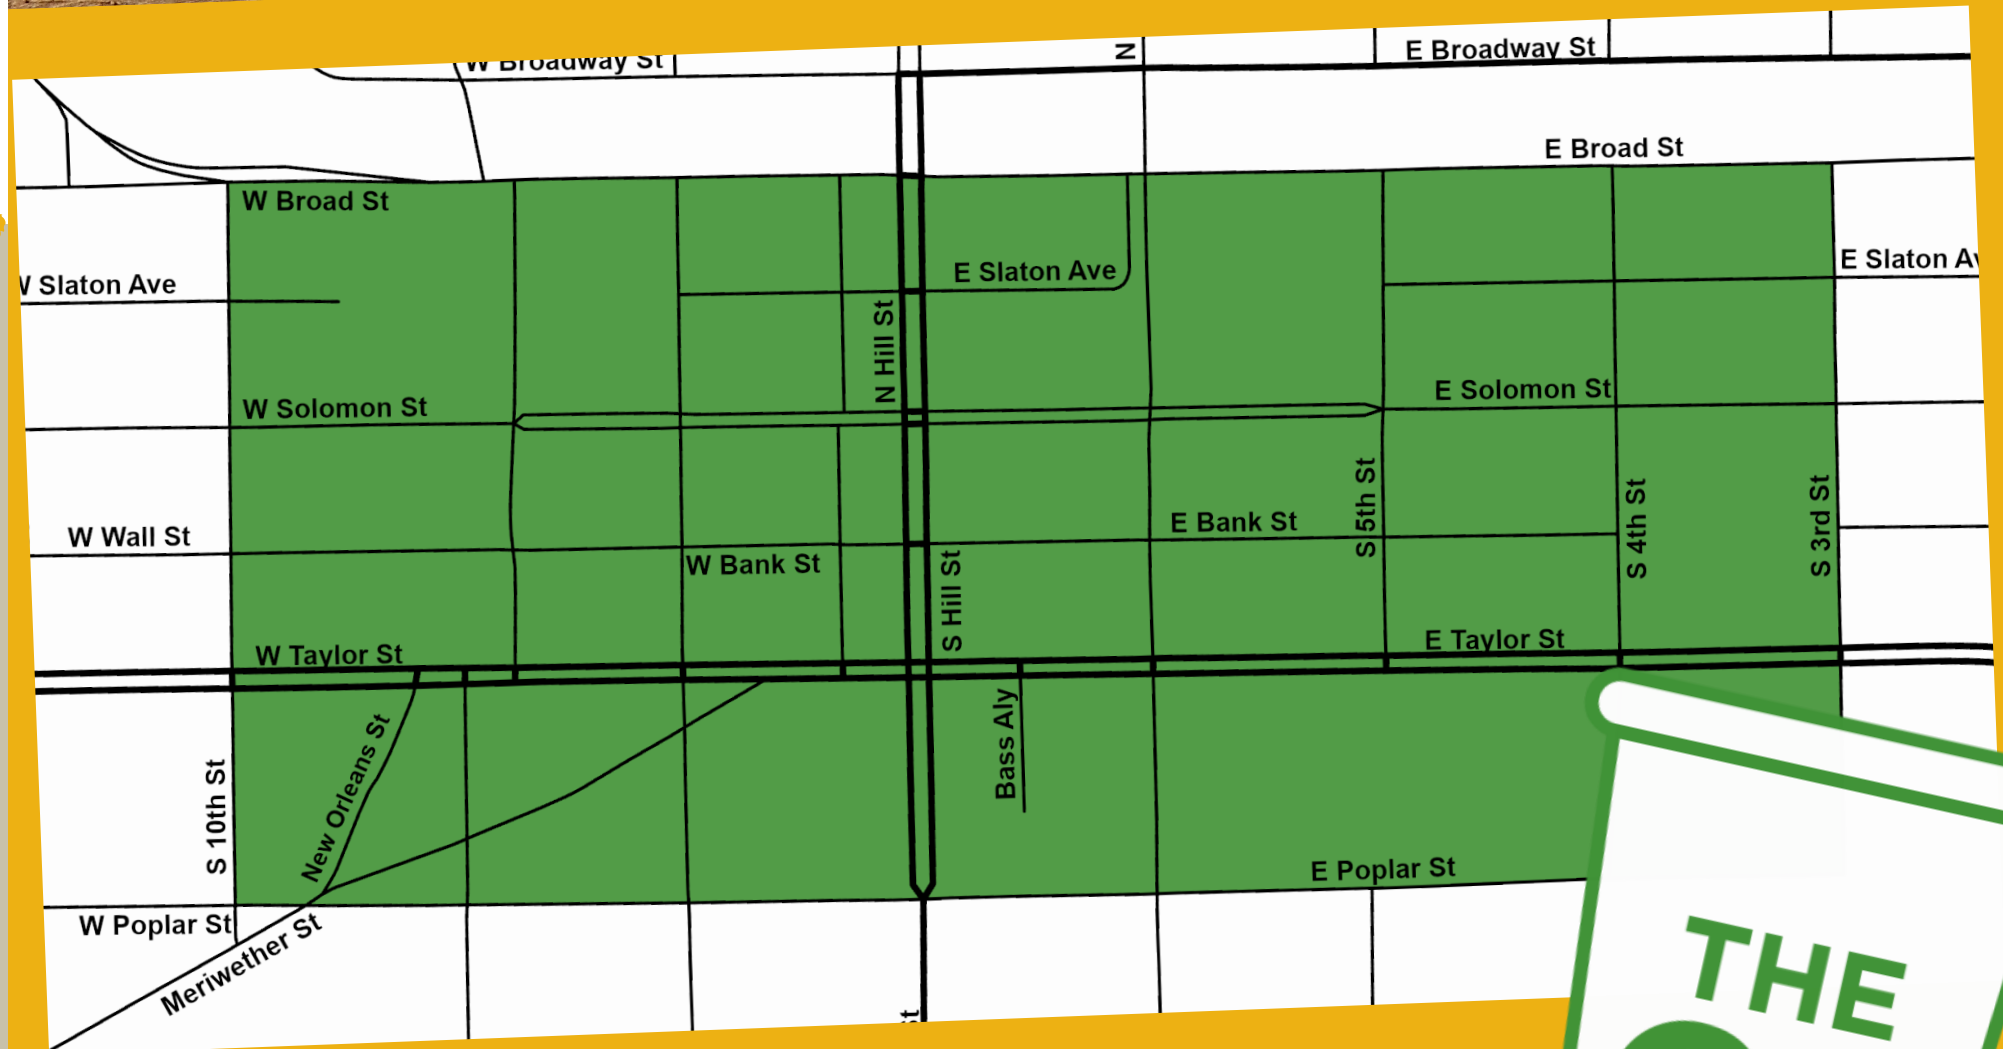

Be in the **know**,
before you **go**.

RULES TO KNOW GRIFFIN GOCUP

**MAY BE PURCHASED FROM A
LICENSED DOWNTOWN GRIFFIN
BUSINESS FROM 4PM TO 12AM
MONDAY-THURSDAY AND FROM
12PM TO 12AM ON WEEKENDS
AND CITY OBSERVED HOLIDAYS**

**MUST BE IN APPROVED
GRIFFIN GOCUP WITH DATE
CLEARLY MARKED**

**ONLY PERMITTED WHILE
WALKING IN THE BOUNDARIES
OF THE SPECIAL
ENTERTAINMENT DISTRICT**

#GriffinGoCup

**MUST BE 21 YEARS OR OLDER
CODE OF GRIFFIN SECTION 6-182**